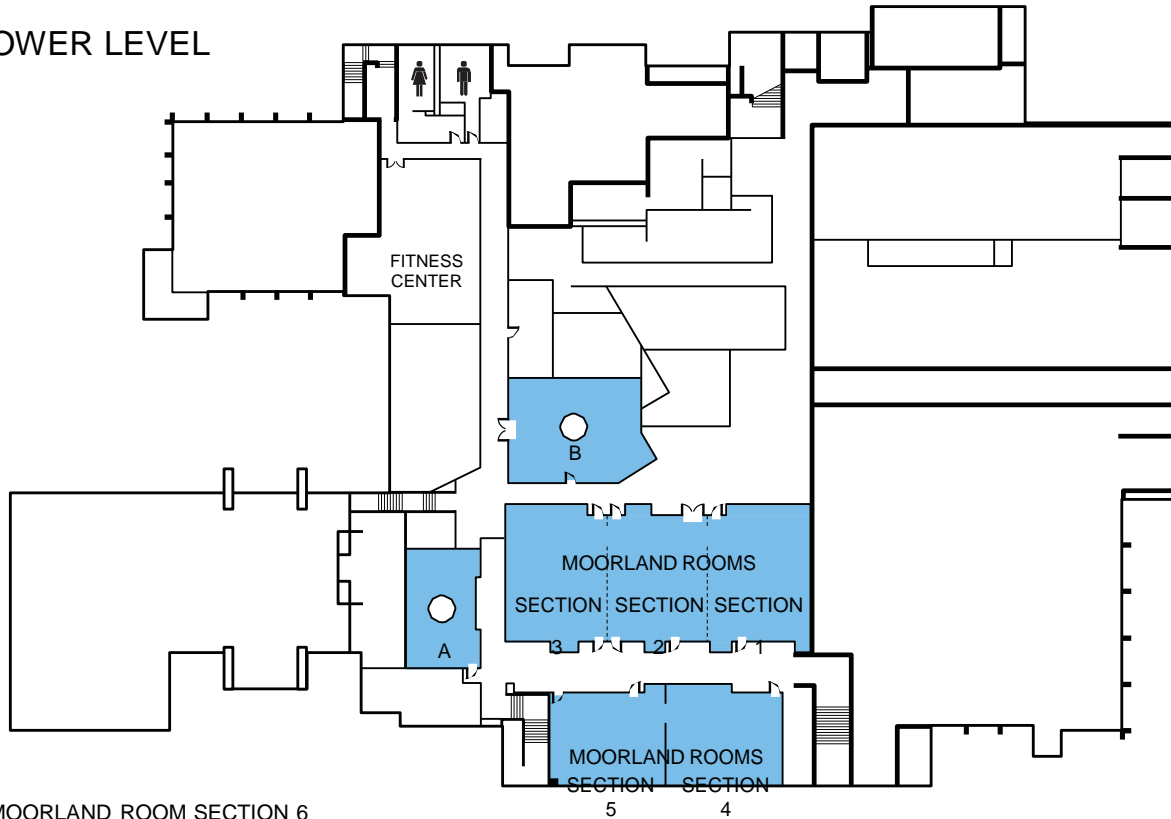

375 South Moorland Road • Brookfield, Wisconsin 53005 • United States
Phone (262) 364-1100

FIRST FLOOR

- A. MILWAUKEE BALLROOM
- B. BROOKFIELD BALLROOM
- C. WISCONSIN ROOMS 1/2
- D. WISCONSIN ROOMS 3/4
- E. WISCONSIN ROOM 5
- F. WISCONSIN ROOM 6
- G. WISCONSIN ROOM 7

Sheraton Milwaukee Brookfield Hotel

375 South Moorland Road · Brookfield, Wisconsin 53005 · United States
Phone (262) 364-1100

Sheraton®

LOWER LEVEL

- A. MOORLAND ROOM SECTION 6
- B. MOORLAND ROOM SECTION 7