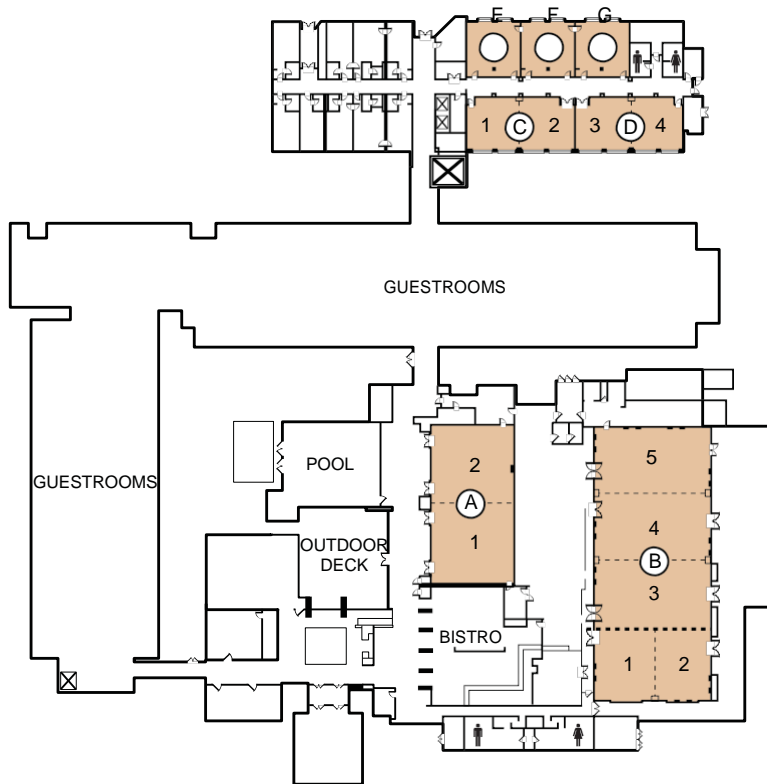

Sheraton[®]

Sheraton Milwaukee Brookfield Hotel

375 South Moorland Road · Brookfield, Wisconsin 53005 · United States
Phone (262) 364-1100

First Floor
page 2

Lower Level
page 3

Sheraton®

Sheraton Milwaukee Brookfield Hotel

375 South Moorland Road • Brookfield, Wisconsin 53005 • United States
Phone (262) 364-1100

FIRST FLOOR

- A. MILWAUKEE BALLROOM
- B. BROOKFIELD BALLROOM
- C. WISCONSIN ROOMS 1/2
- D. WISCONSIN ROOMS 3/4
- E. WISCONSIN ROOM 5
- F. WISCONSIN ROOM 6
- G. WISCONSIN ROOM 7